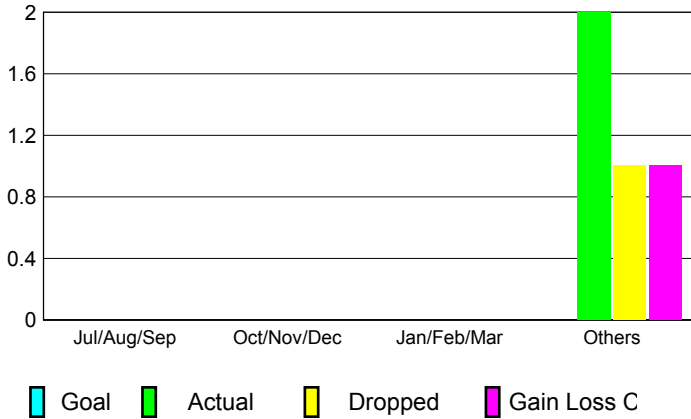

GMT: **Joel Gómez Franco**

Location: **COSTA RICA**

GMT CA: **3**

CLUBS

Month	New Club Goal	Actual New Clubs	Actual Dropped Clubs	Gain/Loss of Clubs
2012-2013				
Jul/Aug/Sep		0	0	0
Oct/Nov/Dec		0	0	0
Jan/Feb/Mar		0	0	0
Apr/May/Jun		2	1	1
Totals		2	1	1

Club Results 2012-2013
Goal, New, Dropped, Gain/Loss

YTD Status Quo Clubs 2012-2013

Status Quo Clubs Compared to Status Quo Members

Club Gain/Loss 2012-2013

MEMBERSHIP

Month	Net Memb Goal	Actual New Memb	Actual Dropped Memb	Gain/Loss of Memb
2012-2013				
Jul/Aug/Sep		65	61	4
Oct/Nov/Dec		23	54	-31
Jan/Feb/Mar		20	44	-24
Apr/May/Jun		114	103	11
Totals		222	262	-40