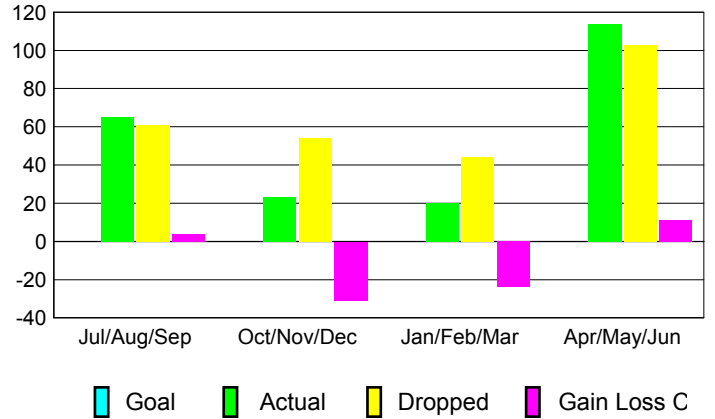

GMT: **Joel Gómez Franco**

Location: **COSTA RICA**

GMT CA: **3**

CLUBS

Month	New Club Goal	Actual New Clubs	Actual Dropped Clubs	Gain/Loss of Clubs
2012-2013				
Jul/Aug/Sep		0	0	0
Oct/Nov/Dec		0	0	0
Jan/Feb/Mar		0	0	0
Apr/May/Jun		2	1	1
Totals		2	1	1

Club Results 2012-2013
Goal, New, Dropped, Gain/Loss

YTD Status Quo Clubs 2012-2013

Status Quo Clubs Compared to Status Quo Members

Club Gain/Loss 2012-2013

MEMBERSHIP

Month	Net Memb Goal	Actual New Memb	Actual Dropped Memb	Gain/Loss of Memb
2012-2013				
Jul/Aug/Sep		65	61	4
Oct/Nov/Dec		23	54	-31
Jan/Feb/Mar		20	44	-24
Apr/May/Jun		114	103	11
Totals		222	262	-40

Membership Results 2012-2013
Goal, New, Dropped, Gain/Loss

Gender Comparison 2012-2013

Membership Gain/Loss 2012-2013