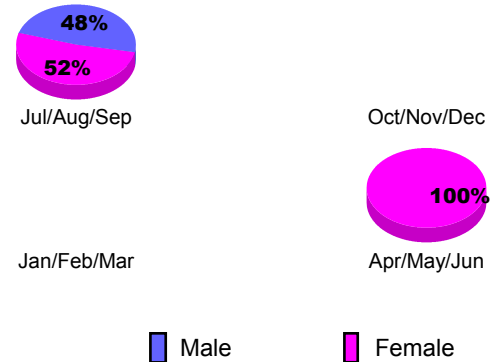

Club Results 2012-2013
Goal, New, Dropped, Gain/Loss

YTD Status Quo Clubs 2012-2013

Status Quo Clubs Compared to Status Quo Members

Club Gain/Loss 2012-2013

MEMBERSHIP

Month	Net Memb Goal	Actual New Memb	Actual Dropped Memb	Gain/Loss of Memb
2012-2013				
Jul/Aug/Sep		65	61	4
Oct/Nov/Dec		23	54	-31
Jan/Feb/Mar		20	44	-24
Apr/May/Jun		114	103	11
Totals		222	262	-40

Membership Results 2012-2013
Goal, New, Dropped, Gain/Loss

Gender Comparison 2012-2013

Membership Gain/Loss 2012-2013